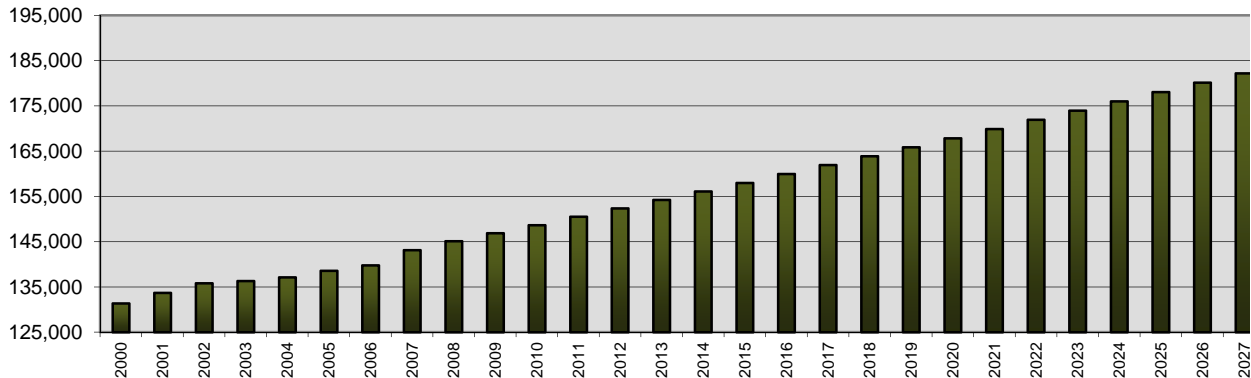

Population Overview

Alamance Area

Alamance Area consists of Alamance, Caswell, Chatham, Davidson, Durham, Forsyth, Guilford, Orange, Person, Randolph, Rockingham & Wake counties.

Alamance Area Population

	Jul-02	Jul-03	Jul-04	Jul-05	Jul-06	Jul-07	Jul-08
Alamance County	135,826	136,328	137,126	138,572	139,786	143,154	146,025
Alamance Area	2,399,412	2,435,985	2,472,963	2,525,943	2,585,762	2,665,071	2,725,982
North Carolina	8,312,704	8,422,316	8,541,263	8,682,066	8,860,341	9,069,398	9,227,016

Annual Population Growth	2001-02	2002-03	2003-04	2004-05	2005-06	2006-07	2007-08
Alamance County	1.6%	0.4%	0.6%	1.1%	0.9%	2.4%	2.0%
Alamance Area	1.6%	1.5%	1.5%	2.1%	2.4%	3.1%	2.3%
North Carolina	1.4%	1.3%	1.4%	1.6%	2.1%	2.4%	1.7%

Alamance County Population Estimates & Projections

Alamance County Demographics

July 2009

	<u>Female</u>	<u>Male</u>	<u>Age Distribution</u>	
Population	73,681	70,741	Age 0-17	24,206 23%
Percent of Population	52%	48%	Age 18-24	15,627 11%
Median Age	39.0	36.6	Age 25-44	38,514 26%
			Age 45-59	30,181 21%
Median Age of Total Population		37.9	Age 60 - 74	17,942 12%
			Age 75+	9,555 7%