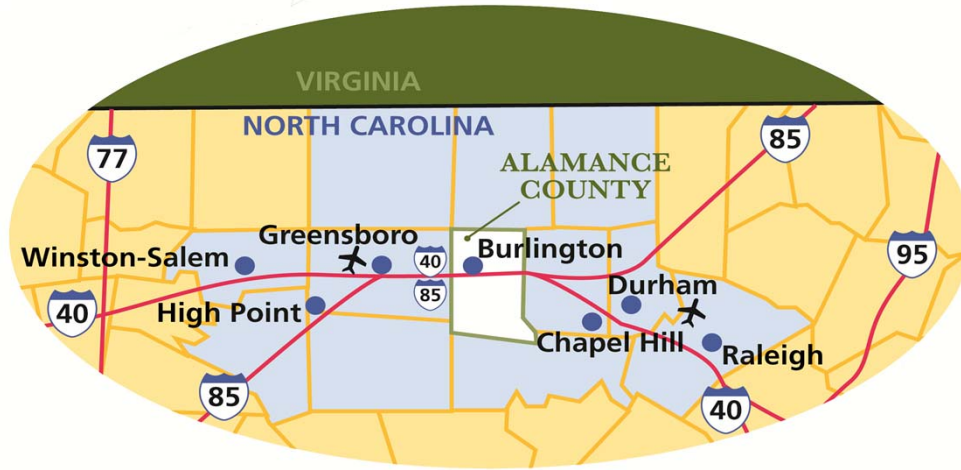

Population Overview

Alamance Area

Alamance Area consists of Alamance, Caswell, Chatham, Davidson, Durham, Forsyth, Guilford, Orange, Person, Randolph, Rockingham & Wake counties.

Alamance Area Population

	Jul-02	Jul-03	Jul-04	Jul-05	Jul-06	Jul-07	Jul-08
Alamance County	135,826	136,328	137,126	138,572	139,786	143,154	146,025
Alamance Area	2,399,412	2,435,985	2,472,963	2,525,943	2,585,762	2,665,071	2,725,982
North Carolina	8,312,704	8,422,316	8,541,263	8,682,066	8,860,341	9,069,398	9,227,016

Annual Population Growth	2001-02	2002-03	2003-04	2004-05	2005-06	2006-07	2007-08
Alamance County	1.6%	0.4%	0.6%	1.1%	0.9%	2.4%	2.0%
Alamance Area	1.6%	1.5%	1.5%	2.1%	2.4%	3.1%	2.3%
North Carolina	1.4%	1.3%	1.4%	1.6%	2.1%	2.4%	1.7%